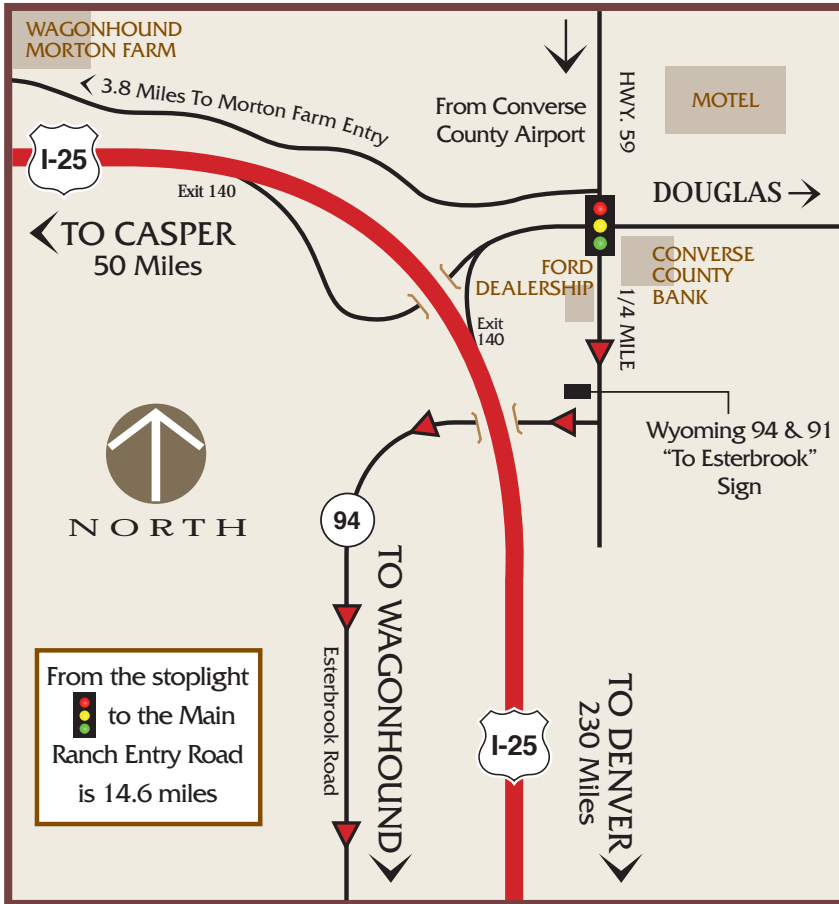

Wagonhound Land & Livestock Directions from I-25 to Ranch Entry (Map No. 1)

1. FROM I-25 - take exit 140 to stoplight.
2. SET YOUR MILEAGE ODOMETER - it is 14.6 miles to the Main Ranch Entry Road from this intersection.
3. FROM THE 4-WAY STOPLIGHT - turn right going south for +/- 1/4 mile. Turn right onto Esterbrook Road (Highway 94) and go under the Interstate. This road curves to the south and will take you all the way to the Main Ranch Entry Road.
4. See Map No. 2 for additional directions.